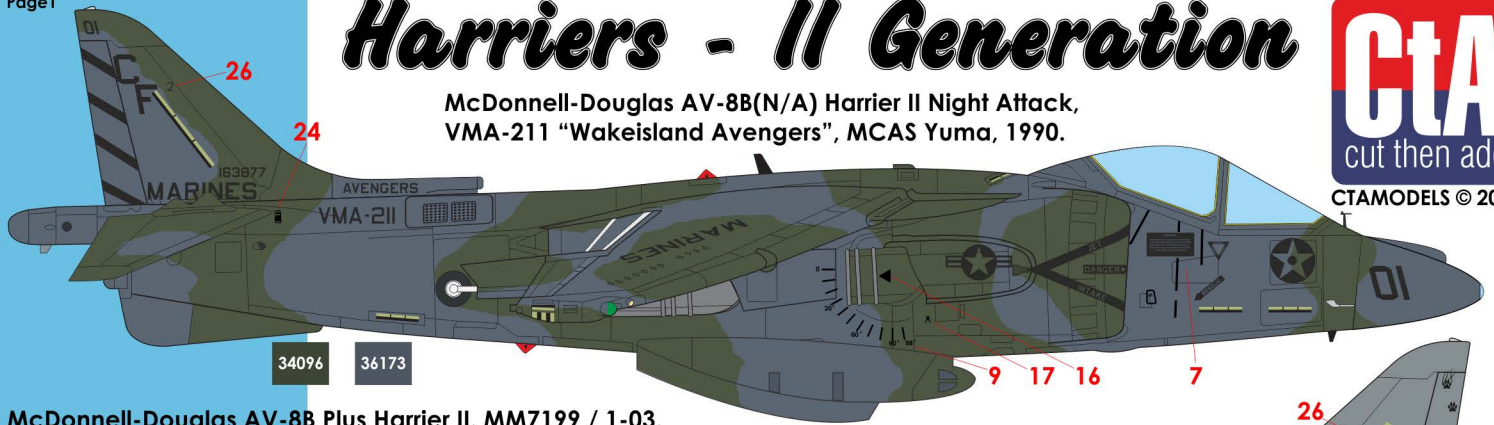

# Harriers - II Generation

McDonnell-Douglas AV-8B(N/A) Harrier II Night Attack, VMA-211 "Wakeisland Avengers", MCAS Yuma, 1990.

McDonnell-Douglas AV-8B Plus Harrier II, MM7199 / 1-03, Gruppo Aerei Imbarcati, Portaerei Cavour CVH550, June 2009.

McDonnell Douglas AV-8B Harrier, 01-902, 9ª Escuadrilla, Armada Española, Portaaeronaves R11 Principe de Asturias, 1989.

## No.16

For Experienced Modellers

26375 36495

Bae Harrier GR.9, ZD 406, 800 Sqn, Royal Navy Naval Strike Wing, HMS Illustrious, October 2009.

Federal Standard 595 Colors Chart

26375 36495 34096 36173 36375 36320