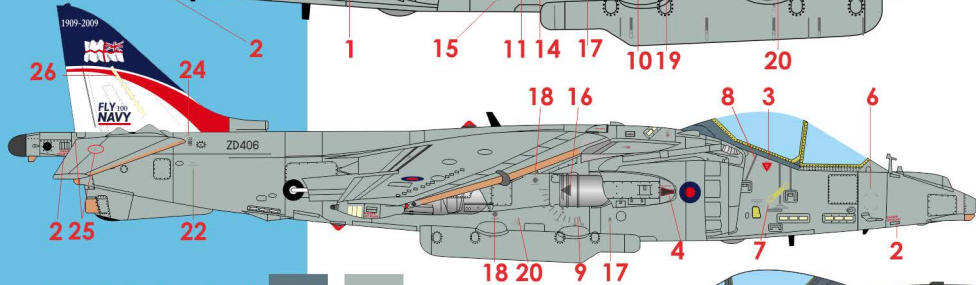

## No.16

For Experienced Modellers

26375 36495

Bae Harrier GR.9, ZD 406, 800 Sqn, Royal Navy Naval Strike Wing, HMS Illustrious, October 2009.

Federal Standard 595 Colors Chart

26375 36495 34096 36173 36375 36320