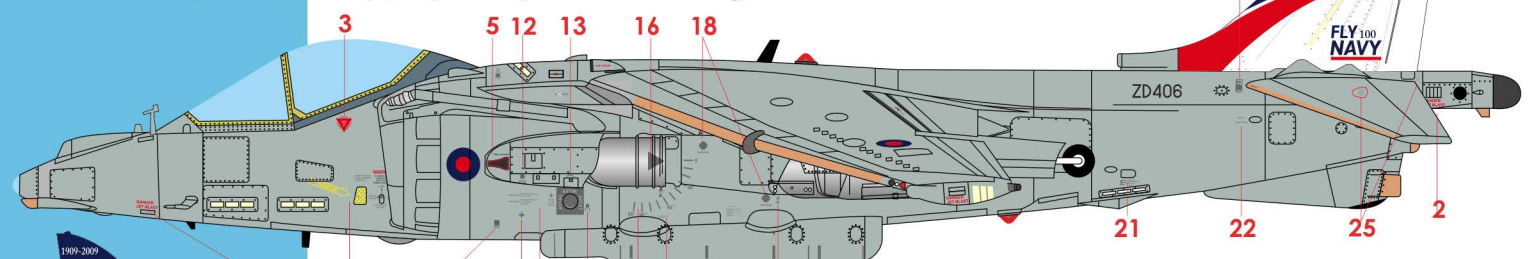

McDonnell Douglas AV-8B Harrier, 01-902, 9ª Escuadrilla, Armada Española, Portaaeronaves R11 Principe de Asturias, 1989.

## No.16

For Experienced Modellers

26375 36495

Bae Harrier GR.9, ZD 406, 800 Sqn, Royal Navy Naval Strike Wing, HMS Illustrious, October 2009.

Federal Standard 595 Colors Chart

26375 36495 34096 36173 36375 36320