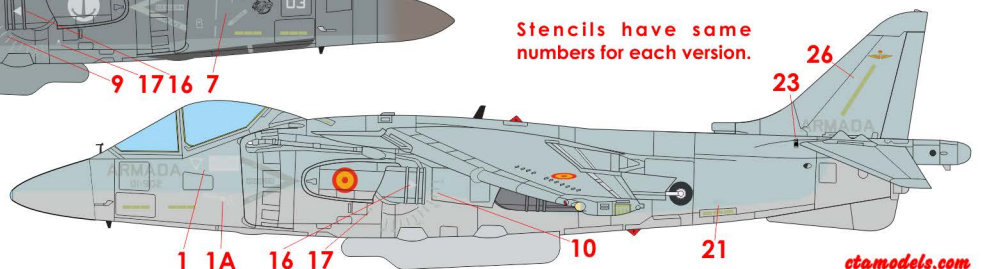

Stencils not used for version were not printed in the version area on decal sheet.