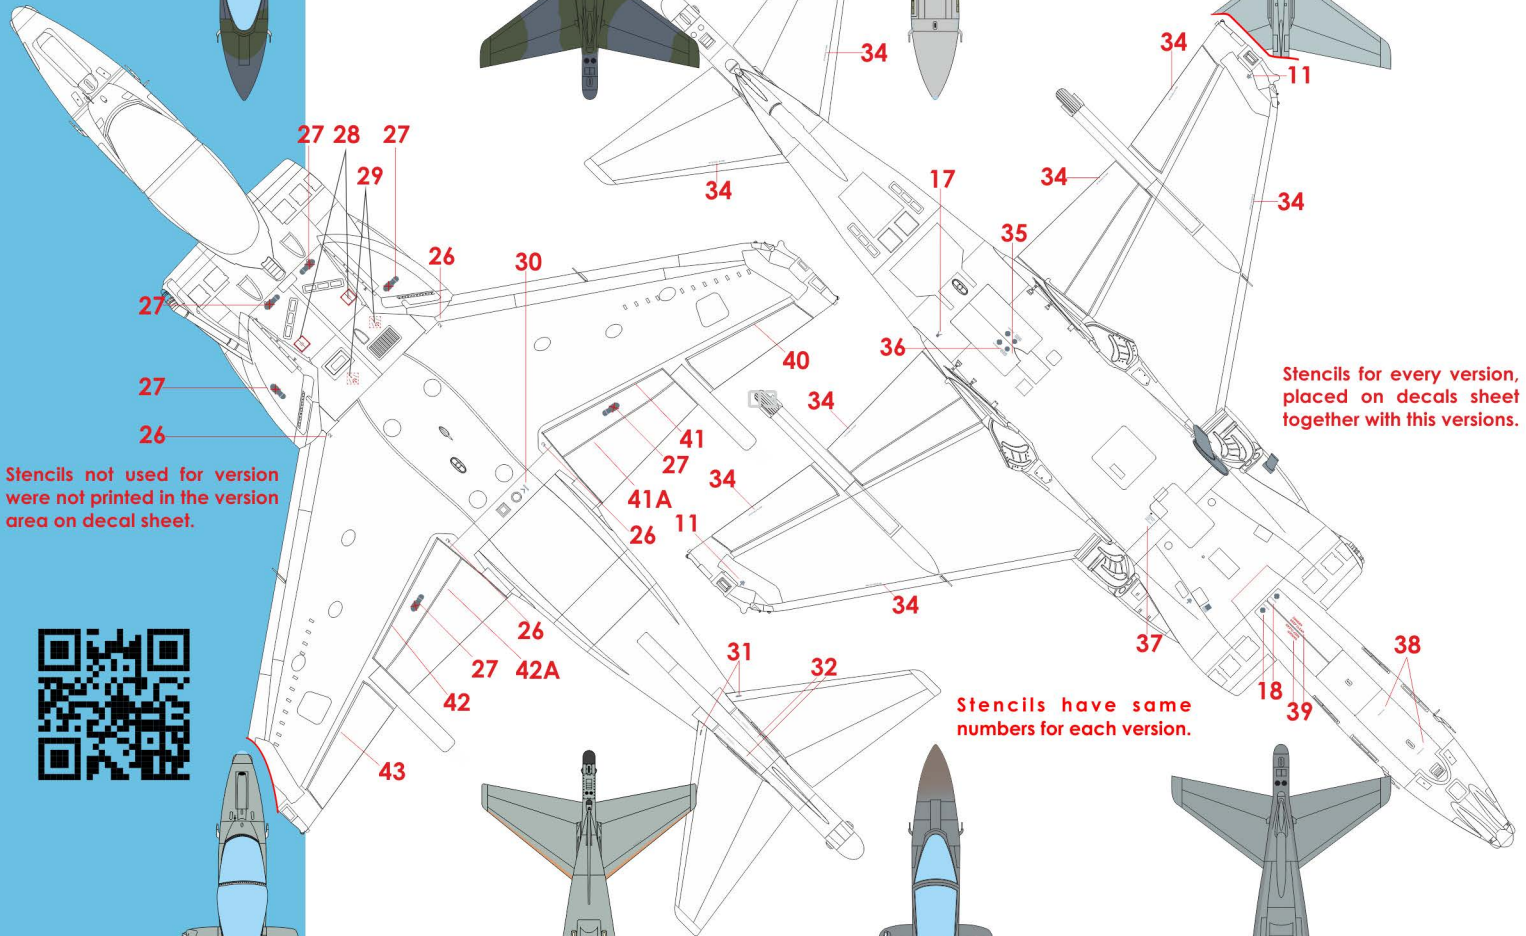

Harriers - II Generation

CTAMODELS © 2018