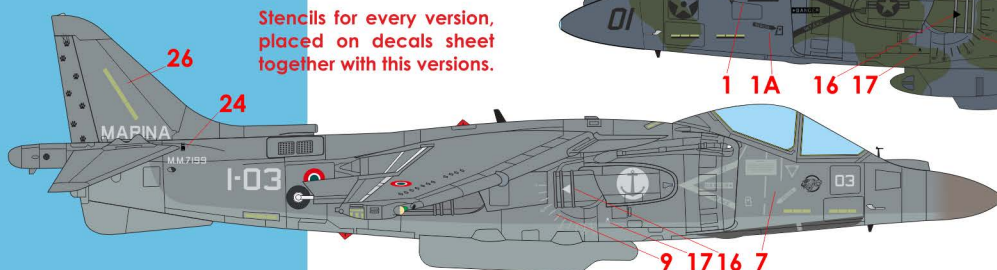

Federal Standard 595 Colors Chart

26375 36495 34096 36173 36375 36320

BS 381 Color chart 638 637

Stencils for every version, placed on decals sheet together with this versions.

SCALE 1:72

Stencils have same numbers for each version.