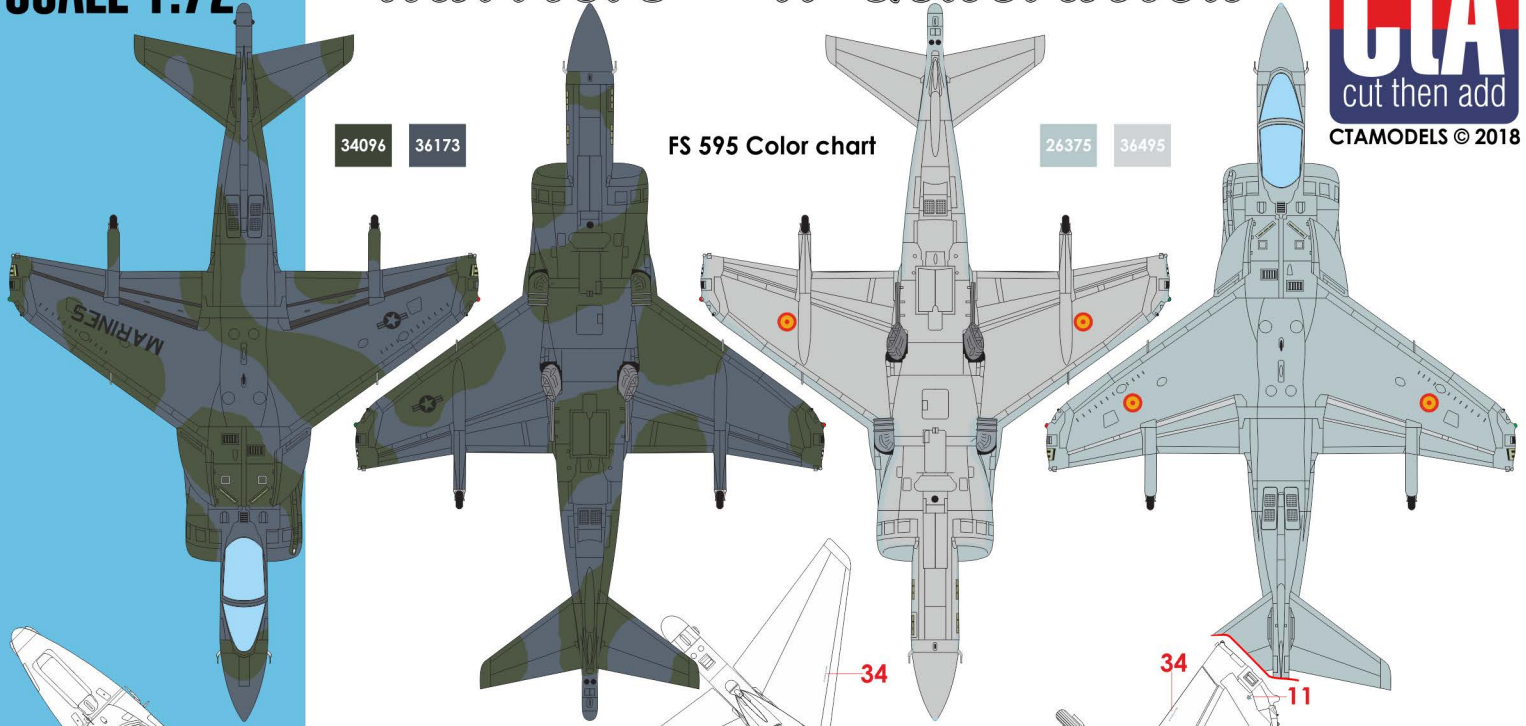

Harriers - II Generation

CTAMODELS © 2018