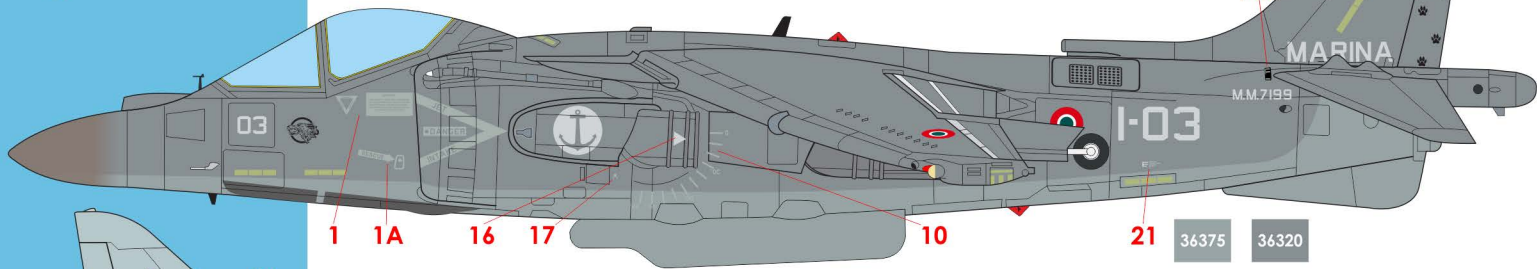

# Harriers - II Generation

McDonnell-Douglas AV-8B(N/A) Harrier II Night Attack, VMA-211 "Wakeisland Avengers", MCAS Yuma, 1990.

McDonnell-Douglas AV-8B Plus Harrier II, MM7199 / 1-03, Gruppo Aerei Imbarcati, Portaerei Cavour CVH550, June 2009.

McDonnell Douglas AV-8B Harrier, 01-902, 9ª Escuadrilla, Armada Española, Portaaeronaves R11 Principe de Asturias, 1989.

## No.16

For Experienced Modellers

26375 36495

Bae Harrier GR.9, ZD 406, 800 Sqn, Royal Navy Naval Strike Wing, HMS Illustrious, October 2009.

Federal Standard 595 Colors Chart

26375 36495 34096 36173 36375 36320