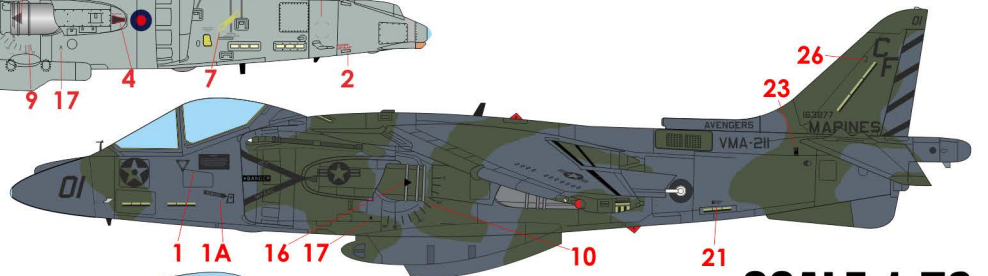

Federal Standard 595 Colors Chart

26375 36495 34096 36173 36375 36320

BS 381 Color chart 638 637

Stencils for every version, placed on decals sheet together with this versions.

SCALE 1:72

Stencils have same numbers for each version.